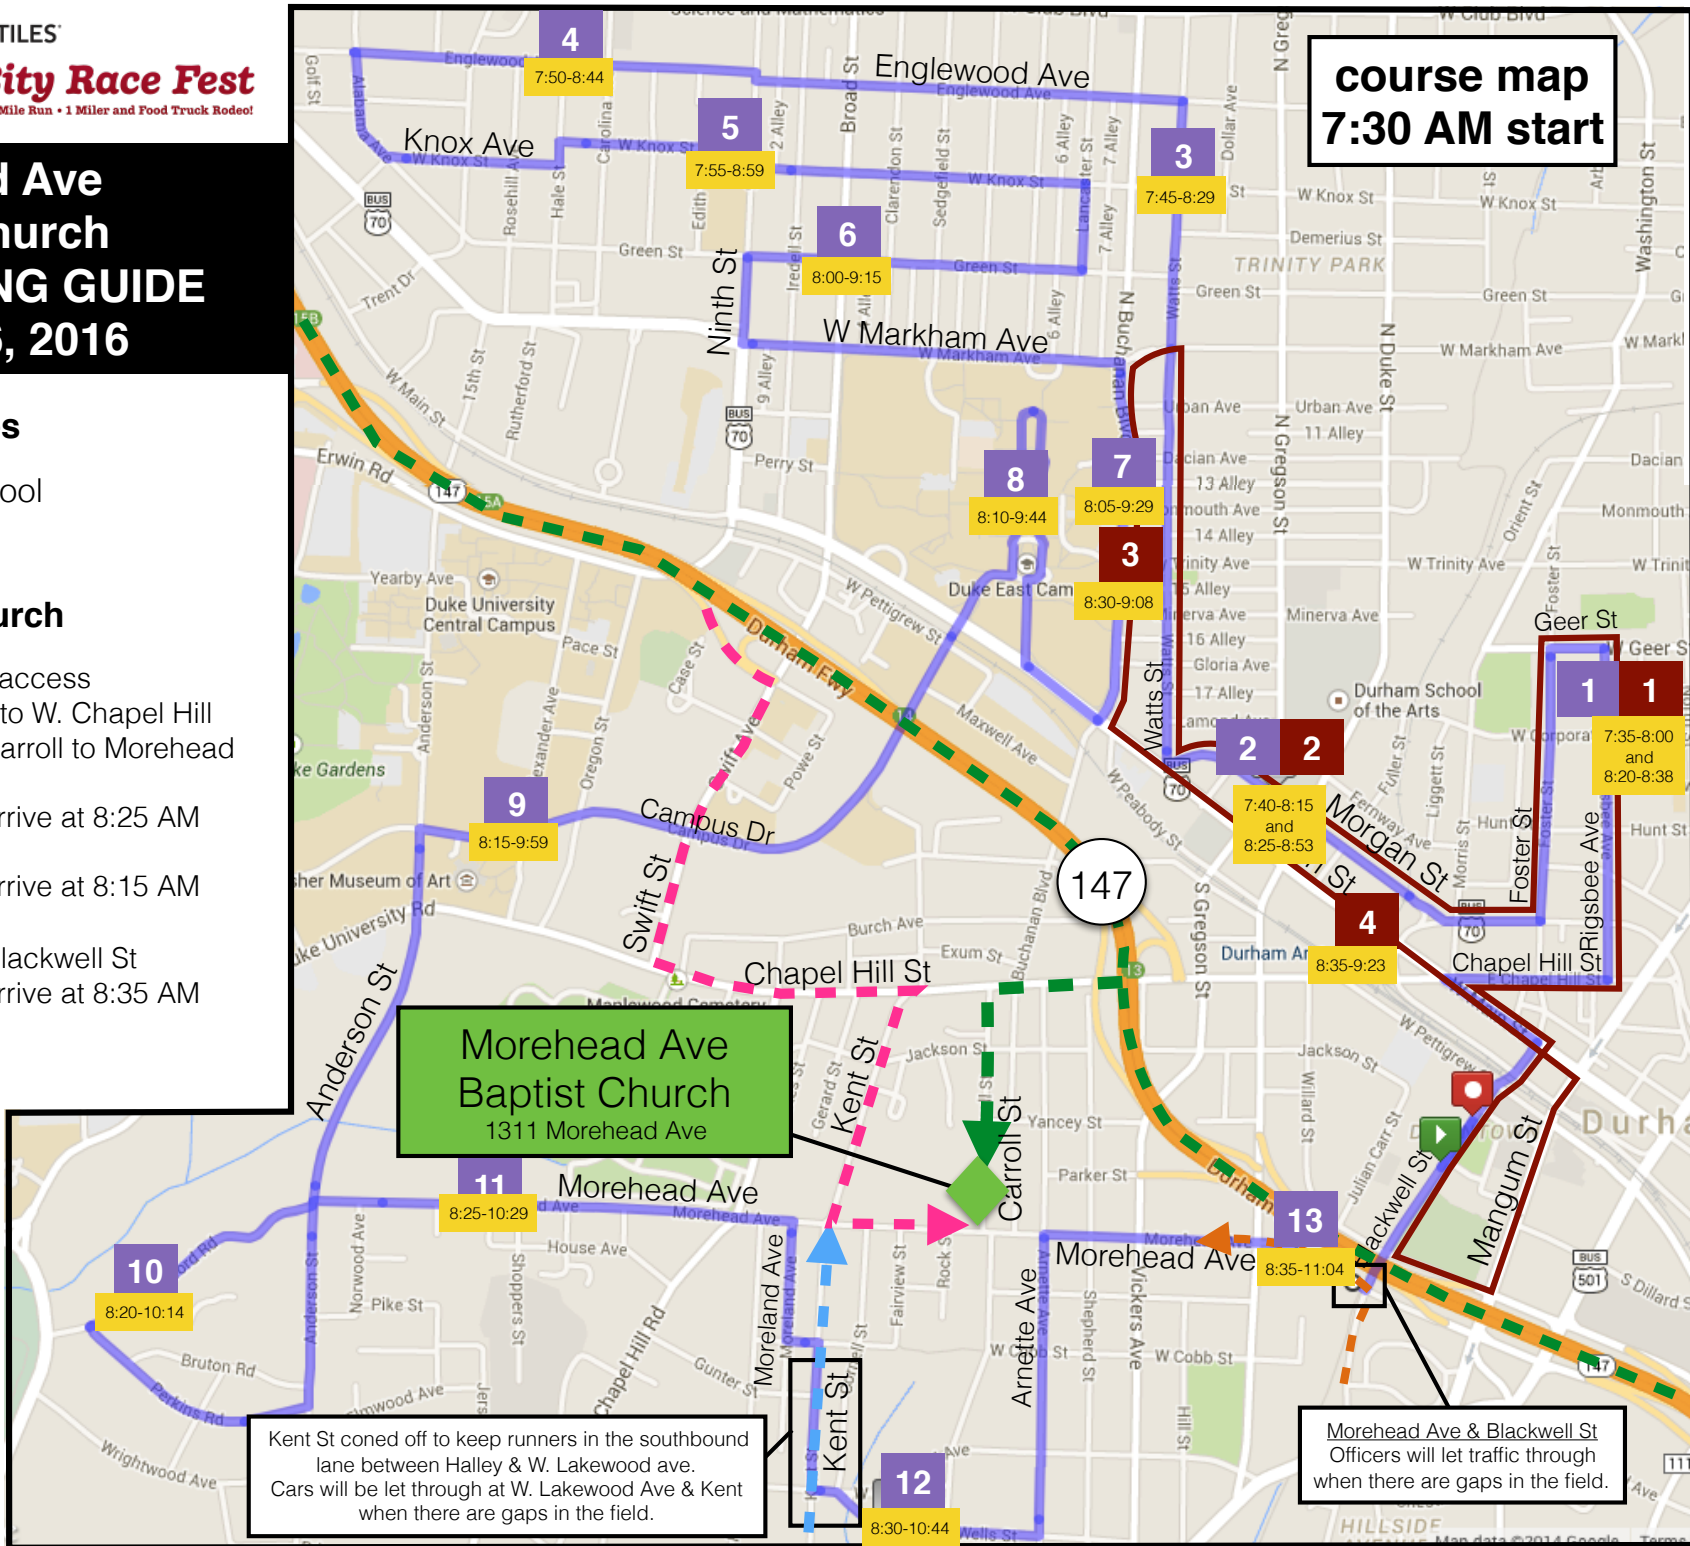

# Morehead Ave Baptist Church RACE MORNING GUIDE October 16, 2016

## Best Route TO Church

- Uninterrupted access  
Take Hwy 147 to W. Chapel Hill to Arnette or Carroll to Morehead
- First runners arrive at 8:25 AM
- First runners arrive at 8:15 AM
- Access from Blackwell St  
First runners arrive at 8:35 AM

## MAP GUIDE

- half marathon route
- 5 mile run route
- mile markers
- time from first runner to last runner

**course map**  
**7:30 AM start**

**Morehead Ave Baptist Church**  
 1311 Morehead Ave

Kent St coned off to keep runners in the southbound lane between Halley & W. Lakewood ave. Cars will be let through at W. Lakewood Ave & Kent when there are gaps in the field.

Morehead Ave & Blackwell St  
 Officers will let traffic through when there are gaps in the field.