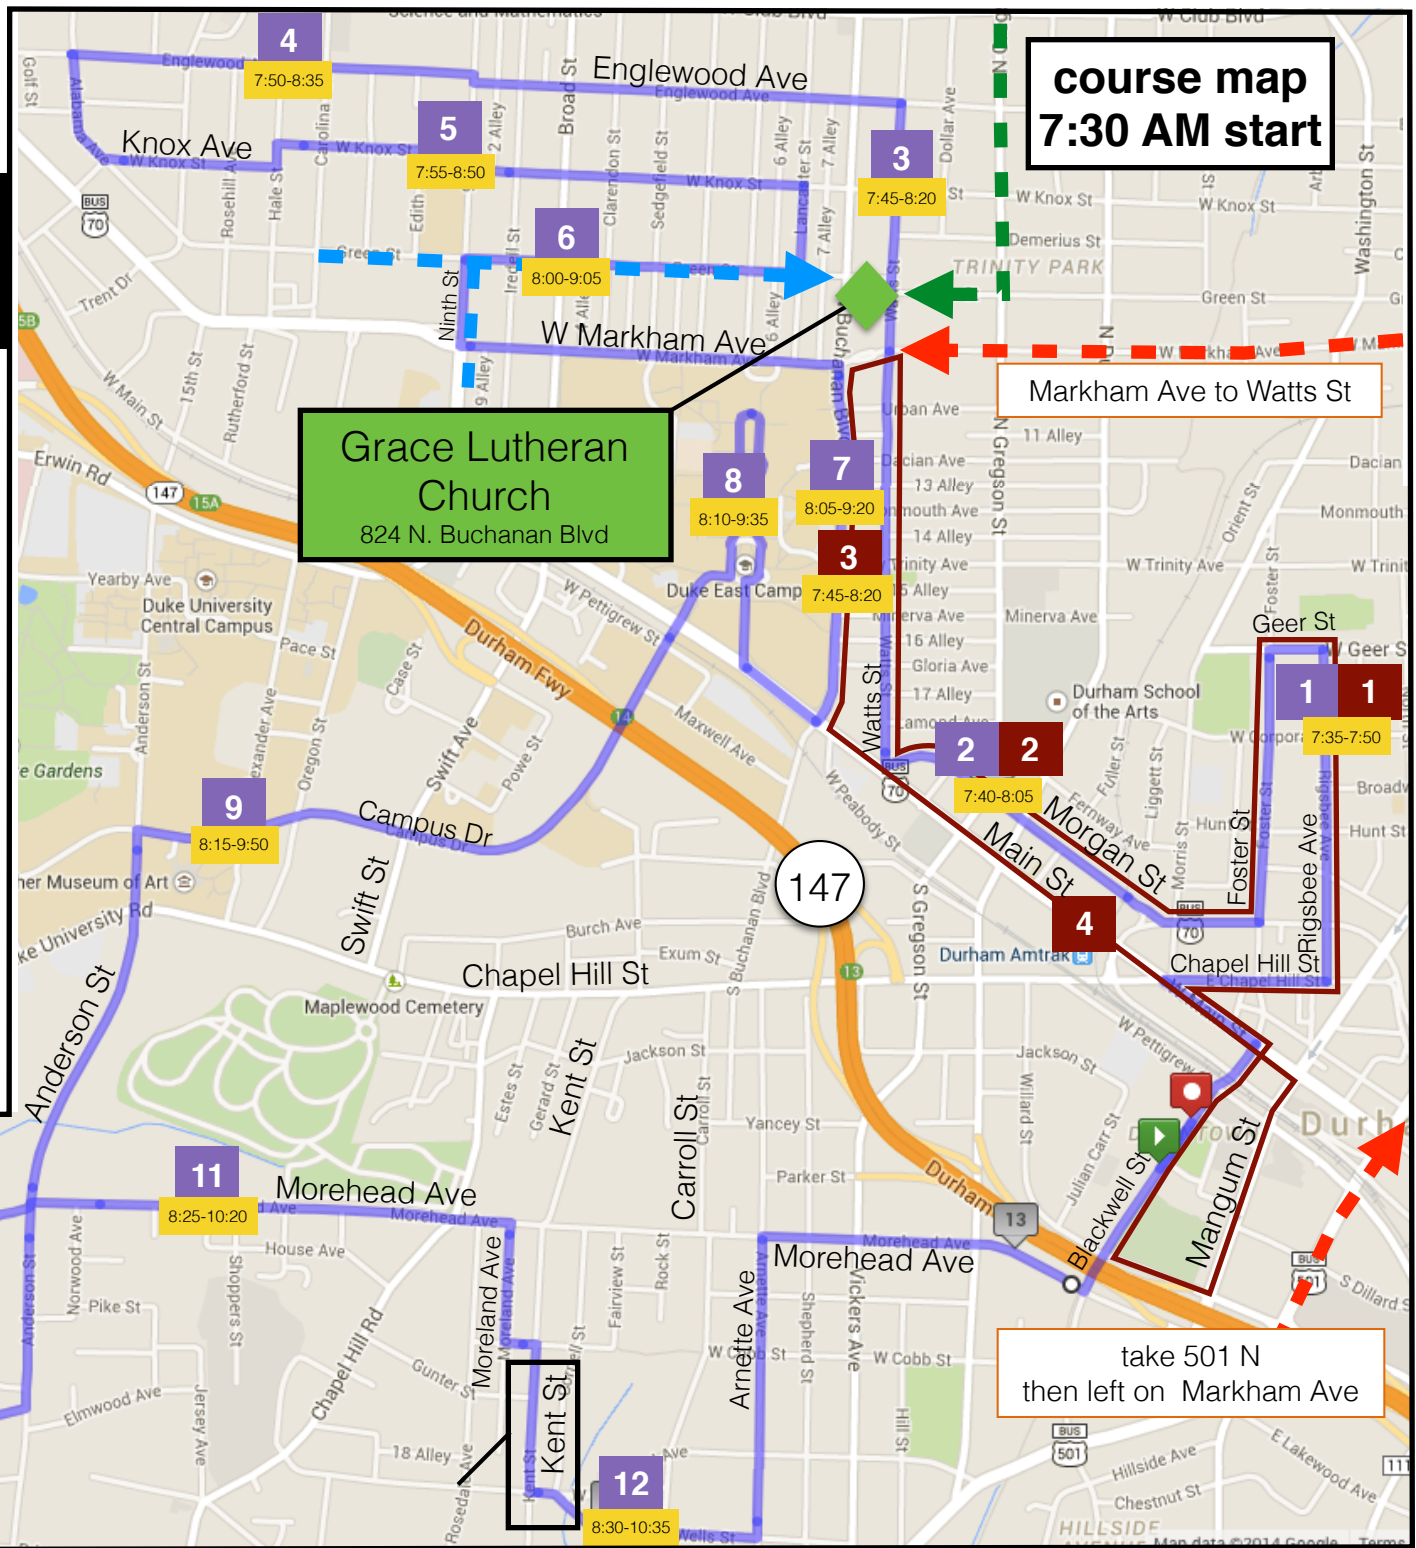

Grace Lutheran Church RACE MORNING GUIDE 10/18/15

scheduled services

- 8:30 AM - worship - see routes below
- 9:45 AM - Sunday school (no conflict)
- 11:00 AM - worship (no conflict)

best inbound routes

- uninterrupted access effective 8:20 AM via Gregson St from points North
- uninterrupted access effective 8:20 AM via 501 N & Markham Ave from points South
- BEFORE 8:00 AM ONLY take Green St eastbound

Grace Lutheran Church
 824 N. Buchanan Blvd

course map
7:30 AM start

Markham Ave to Watts St

take 501 N
 then left on Markham Ave

MAP GUIDE

- half marathon route
- 5 mile run route
- mile markers
- time from first runner to last runner